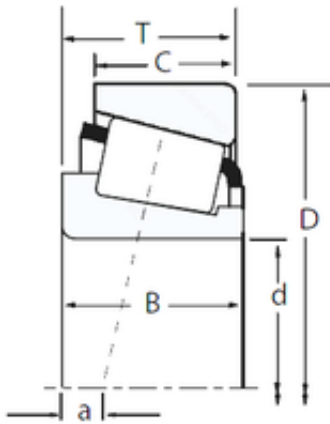

China 6205 2rs Bearing Supplier

High quality TIMKEN brand taper roller bearing 368/362 757/753 757/752 755/752-B P0 precision for Turkey

Bearing No. 368/362

Size	50.8x90x20 mm
Bore Diameter	50,8 mm
Outer Diameter	90 mm
Width	20 mm
d	50,8 mm
D	90 mm
T	20 mm
B	22,225 mm
C	15,875 mm
R	1,5 mm
r	2 mm

368/362 Bearing 2D drawings and 3D CAD models